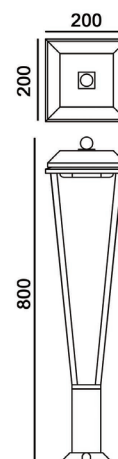

TECHNICAL DATA

TYPE

Professional LED for Exterior Lighting.

PRO	CRI ≥ 80	
IP54		L°
AC85-265V 50/60Hz		50000h

Model:	Lotus LO
Format:	-
Location:	Exterior
Wattage:	12W
Materials:	Aluminium
Led Color:	3000K / 4000K / 6500K
Product Dimension:	800*200*200mm
IP Code:	54
Fixation:	Surface
CRI :	80
Lumen Output:	1200LM
Frequency:	50/60 Hz
Beam Angle:	L°

DIMENSION DRAW

OUTDOOR